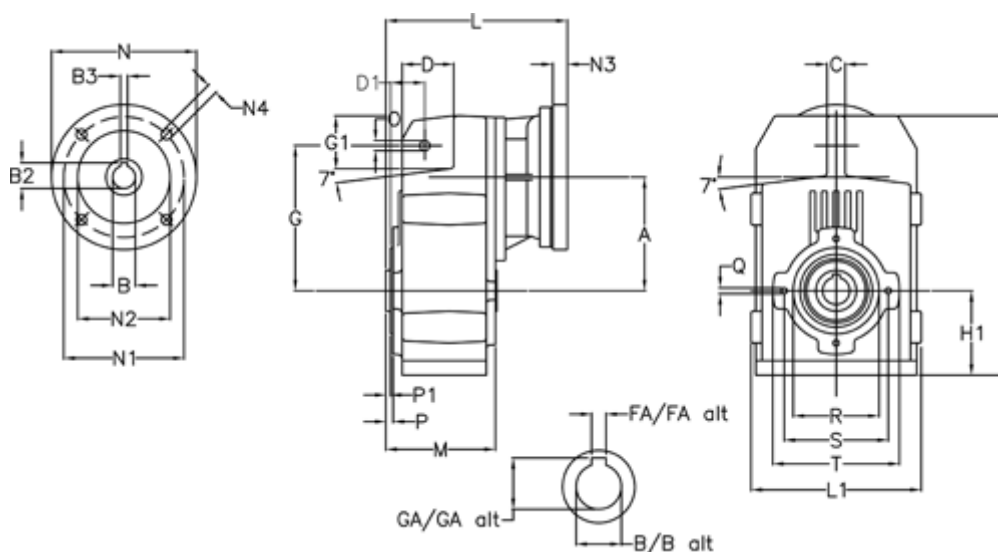

Article number: 29560301073235
 Description: Shaft mounted gear
 A312H35-10,7-P90B5

Measures

A = 150.50	FA = 10	M = 125.0	Q = M10x17
B = 35	G = 170	N = 200	R = 110
B1 = 24	G1 = 84.0	N1 = 165	S = 130
B2 = 27.3	GA = 38.3	N2 = 130	T = 150
B3 = 8	H = 326.0	N4 = M10x20	
C = 20	H1 = 102.0	O = 13	
D = 68.0	L = 245.0	P = 6.5	
D1 = 54.0	L1 = 210	P1 = 3.5	